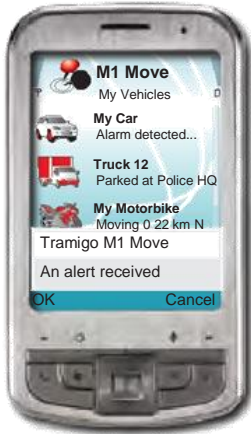

**M1 Move Smartphone.**

For more information. Visit [www.tramigo.com](http://www.tramigo.com)

M1 Move- FREE Smart Phone Software!

- Excellent for Fleet Owners- Tracking Anywhere
- Excellent for Families-Track your loved ones and vehicles

M1 MOVE is the perfect tool for anyone with several T23s in use\*. Install M1 Move to your smart phone and monitor your fleet anywhere with ultimate convenience and privacy! All T23 commands are just one keystroke away! It is also the perfect tool for families or anyone wanting to enjoy the unique features such as the MoveMap and TLD landmarks powered by online maps.

\* M1 Move and Fleet software are tools that enhance the T23, but are not obligatory: T23 can be used with any GSM phone with easy to use commands without any additional software or phone model requirements!

**MoveMap™**

This simply revolutionary feature in M1 Move gives assistance and adds efficiency in ultimate security and fleet operations. A useful and equally fun everyday tool for all families. Best of all, you get your MoveMap by sending SMS: the first ever visual map solution created from a simple and reliable text message!