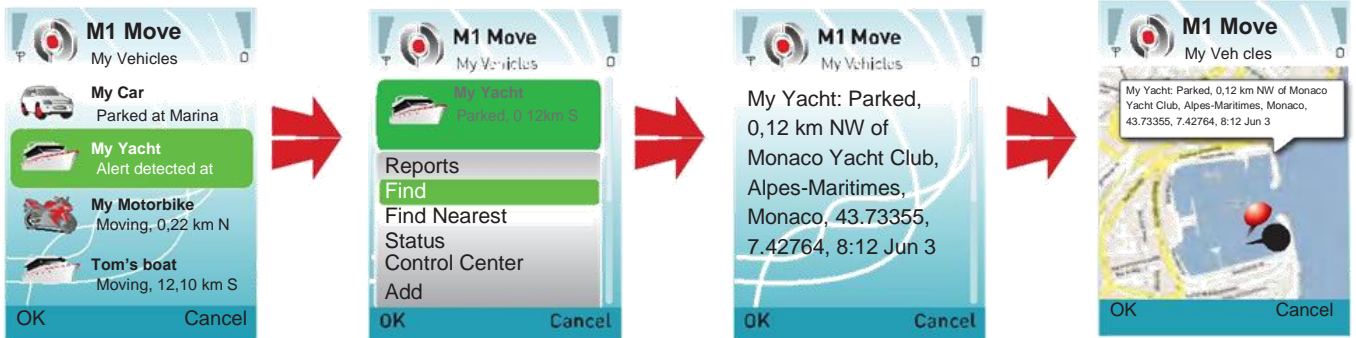

M1 Move shows all your vehicles.

Select commands from a list.

Instant T23 Location reports via SMS

Any online map is easy to use with TLD on top.

**A GPRS or 3G enabled SIM card and phone is required for online map use on mobile phones.